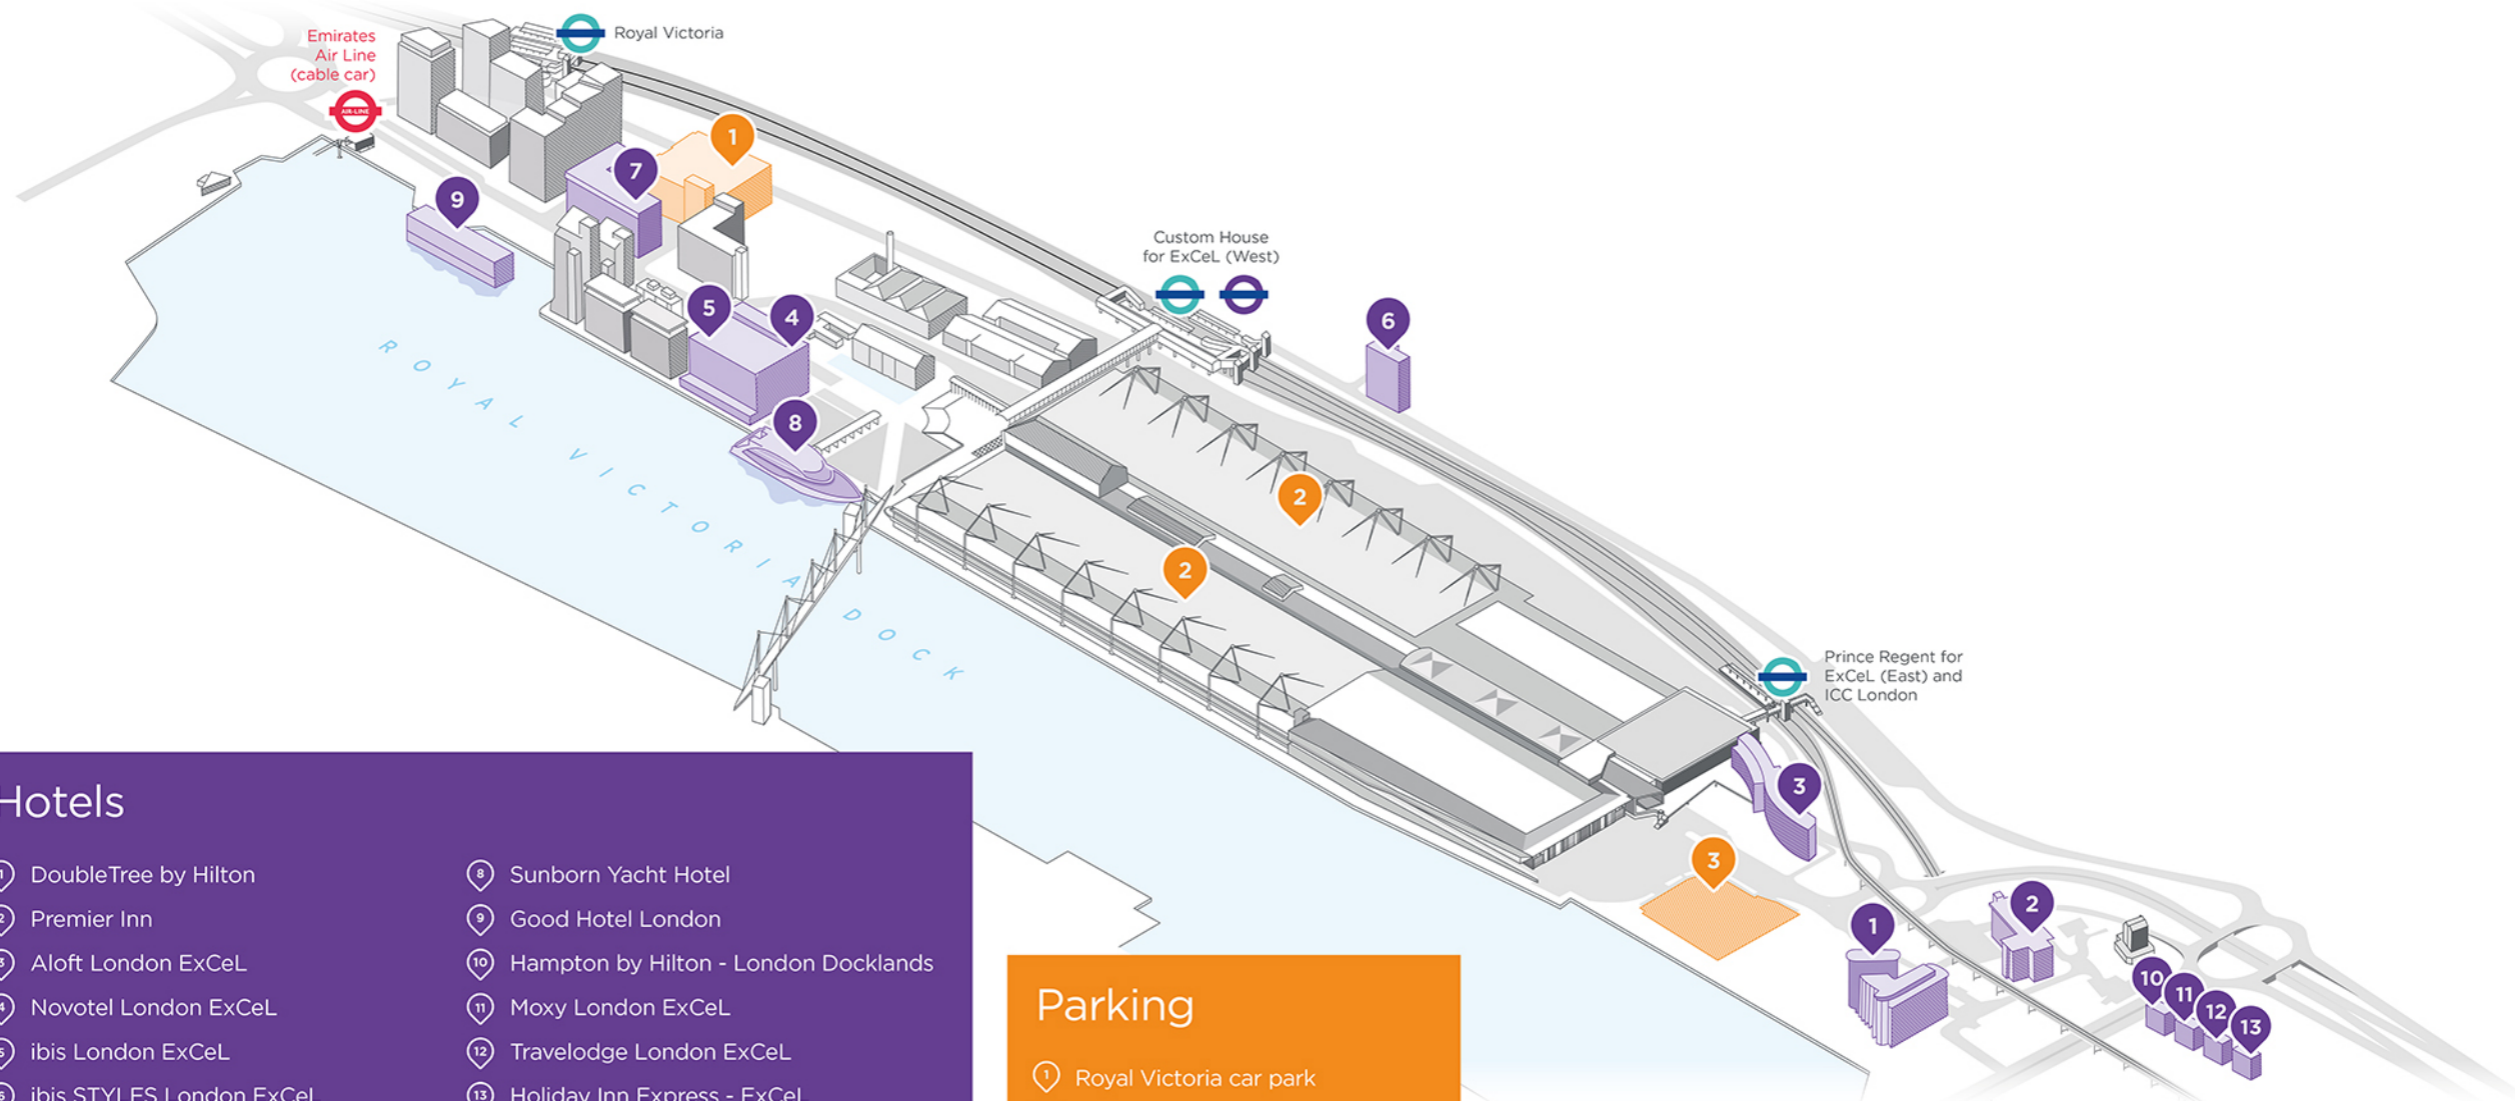

ExCeL campus map

Hotels

① DoubleTree by Hilton	⑧ Sunborn Yacht Hotel
② Premier Inn	⑨ Good Hotel London
③ Aloft London ExCeL	⑩ Hampton by Hilton - London Docklands
④ Novotel London ExCeL	⑪ Moxy London ExCeL
⑤ ibis London ExCeL	⑫ Travelodge London ExCeL
⑥ ibis STYLES London ExCeL	⑬ Holiday Inn Express - ExCeL
⑦ Crowne Plaza London Docklands	

Parking

- ① Royal Victoria car park
- ② Venue car park
- ③ East car park